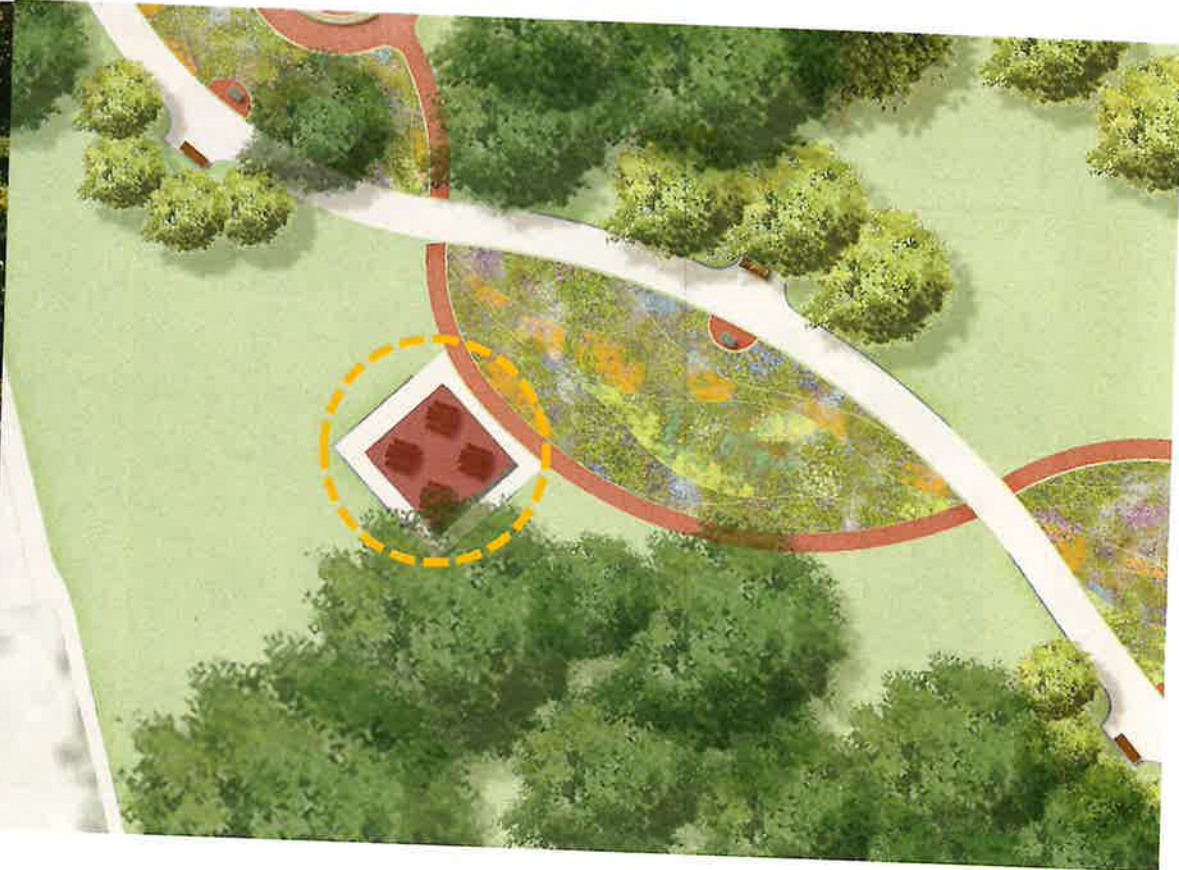

- North-West Entry**
  - Specialty Pavement
  - Entry Garden
- Council Ring**
  - Crushed Stone Paving
  - Stone Seatwall
- Nature Interpretive Signage**
  - Natural Areas
  - Pollinators
  - Native Plants
  - Bench Seating
- Proposed Ornamental Tree**
- Existing Shade Tree**
- Proposed Evergreen Tree**
- 20x20 Picnic Shelter**
  - Picnic Table Seating
  - Concrete Paving
- Proposed Shade Tree**
- Nature Walk**
  - Crushed Stone Paving
  - Bench Seating on Concrete Pad
  - Native Landscaping
  - Ornamental and Shade Trees
- Native Sculptural Garden**
  - Sculptural Fountain
  - Crushed Stone Paving
  - Bench Seating
  - Game Tables
  - Ornamental Trees
  - Native Landscaping
  - Connection to Existing Pavilion

- Game Plaza**
  - Bocce Court
  - Baggo Set
  - Ping Pong Table
  - Bench Seating
  - Fabric Shade Sails
  - Shade Trees
- Safety Bollards**
- Challenge Course**
  - Bench on Concrete Pad
- Gaga Ball Pit**
- Playground Renovation**
  - 3-12 Structure
  - 2-5 Structure
  - Swings
  - Independent Play
  - Train Imaginative Play Piece
  - Poured in Place Rubber Surfacing
  - Seatwalls
- Amphitheater**
  - Lawn Seating
- Accessible Interplanted Ramp**
  - ADA Access from Existing Library
  - Parking
  - Stage with Specialty Pavement
  - Seatwall Along Ramp
  - Native Landscaping

# North Entrance

1. Stamped Concrete Entry
2. Council Ring with Decomposed Granite Paving
3. Nature Interpretive Signage

# 20'x20' Picnic Shelter