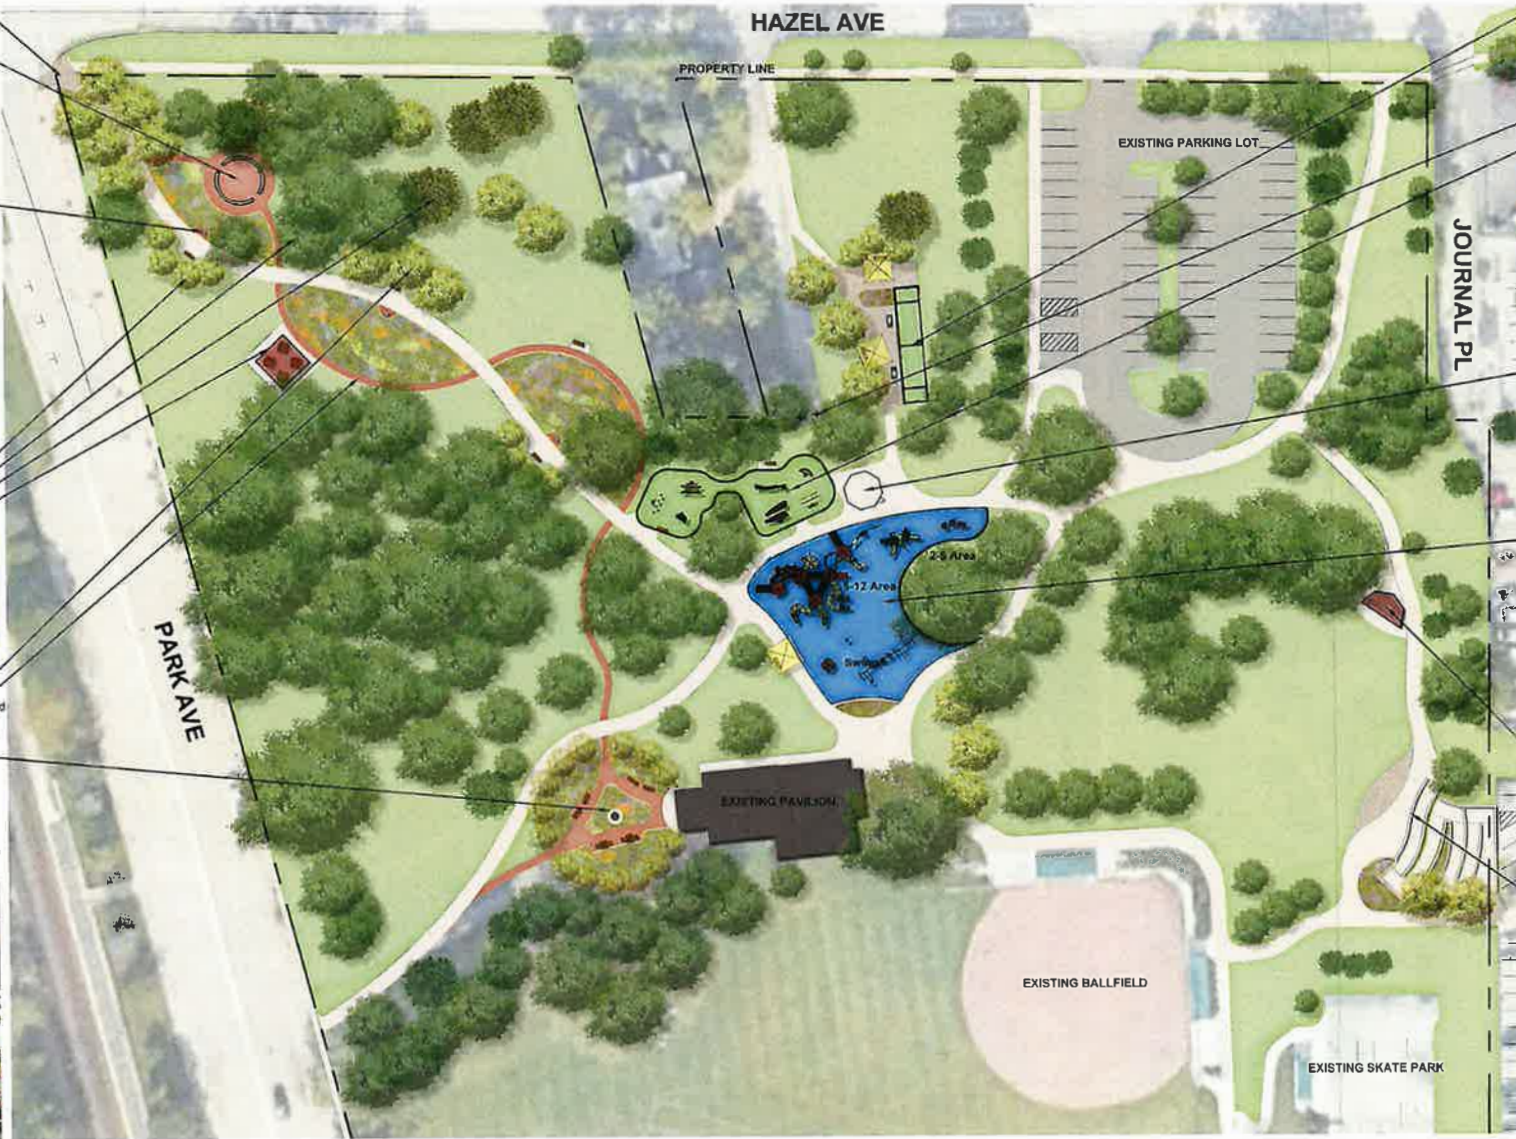

- **North-West Entry**
  - Specialty Pavement
  - Entry Garden
- **Council Ring**
  - Crushed Stone Paving
  - Stone Seatwall
- **Nature Interpretive Signage**
  - Natural Areas
  - Pollinators
  - Native Plants
  - Bench Seating
- **Proposed Ornamental Tree**
- **Existing Shade Tree**
- **Proposed Evergreen Tree**
- **20x20 Picnic Shelter**
  - Picnic Table Seating
  - Concrete Paving
- **Proposed Shade Tree**
- **Nature Walk**
  - Crushed Stone Paving
  - Bench Seating on Concrete Pad
  - Native Landscaping
  - Ornamental and Shade Trees
- **Native Sculptural Garden**
  - Sculptural Fountain
  - Crushed Stone Paving
  - Bench Seating
  - Game Tables
  - Ornamental Trees
  - Native Landscaping
  - Connection to Existing Pavilion

- **Game Plaza**
  - Bocce Court
  - Baggo Set
  - Ping Pong Table
  - Bench Seating
  - Fabric Shade Sails
  - Shade Trees
- **Safety Bollards**
- **Challenge Course**
  - Bench on Concrete Pad
- **Gaga Ball Pit**
- **Playground Renovation**
  - 3-12 Structure
  - 2-5 Structure
  - Swings
  - Independent Play
  - Train Imaginative Play Piece
  - Poured in Place Rubber Surfacing
  - Seatwalls
- **Amphitheater**
  - Lawn Seating
- **Accessible Interplanted Ramp**
  - ADA Access from Existing Library
  - Parking
  - Stage with Specialty Pavement
  - Seatwall Along Ramp
  - Native Landscaping

JEWETT PARK PHASE II

MASTER PLAN