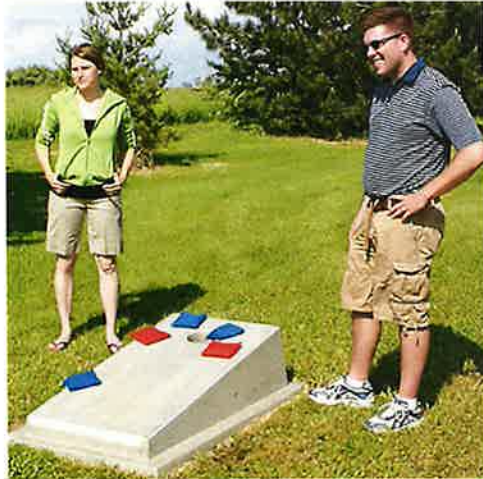

Game Plaza

- Bocce Ball
- Baggo Game Set
- Ping Pong Table
- Fabric Shade Structures