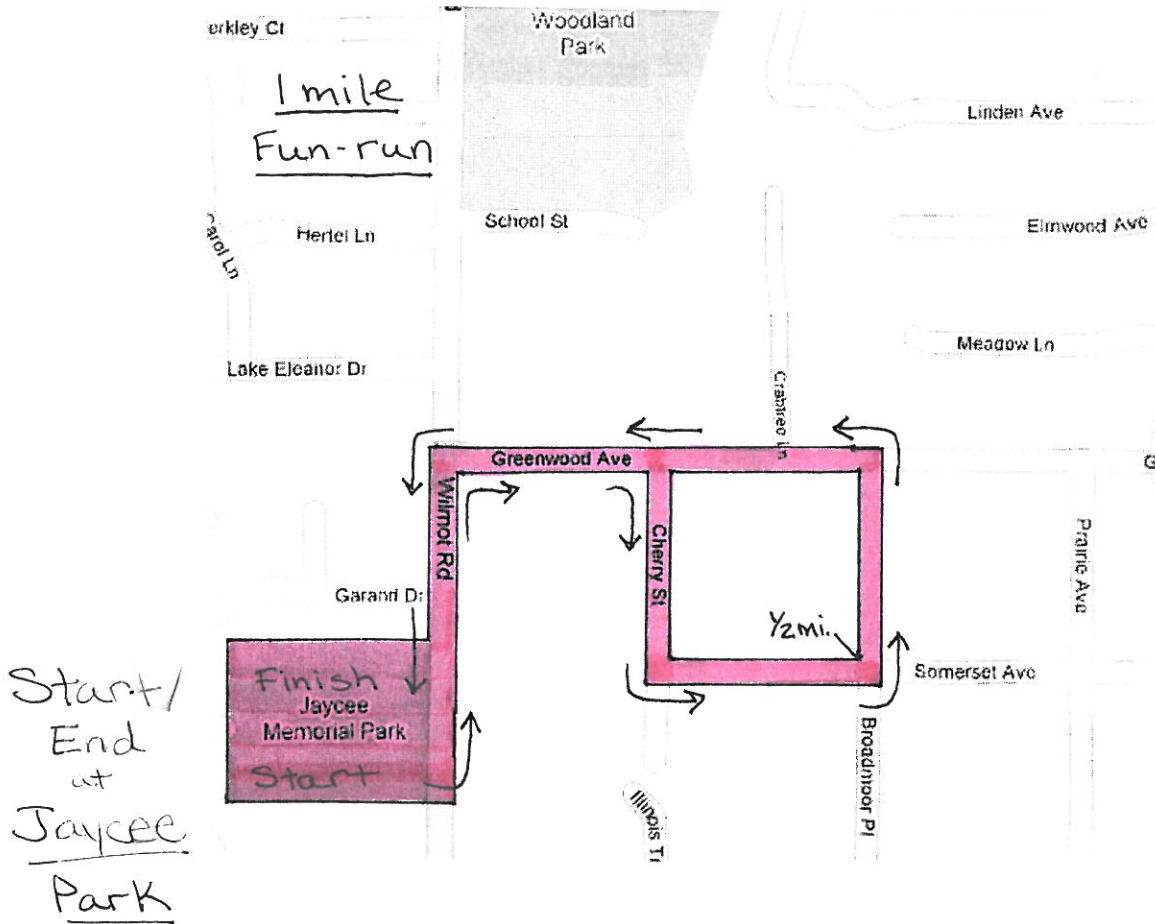

# Course Map – 1 Mile Fun-Run

**1 MILE FAMILY FUN-RUN**  
BEGIN AT JAYCEE PARK (ENTRANCE)  
TURN LEFT (NORTH) ON WILMOT ROAD  
TURN RIGHT (EAST) ON GREENWOOD AVENUE  
TURN RIGHT (SOUTH) ON CHERRY STREET  
TURN LEFT (EAST) ON SOMMERSET AVENUE  
TURN LEFT (NORTH) ON BROADMOOR PLACE  
TURN LEFT (WEST) ON GREENWOOD AVENUE  
TURN LEFT (SOUTH) ON WILMOT ROAD  
END AT JAYCEE PARK (ENTRANCE)