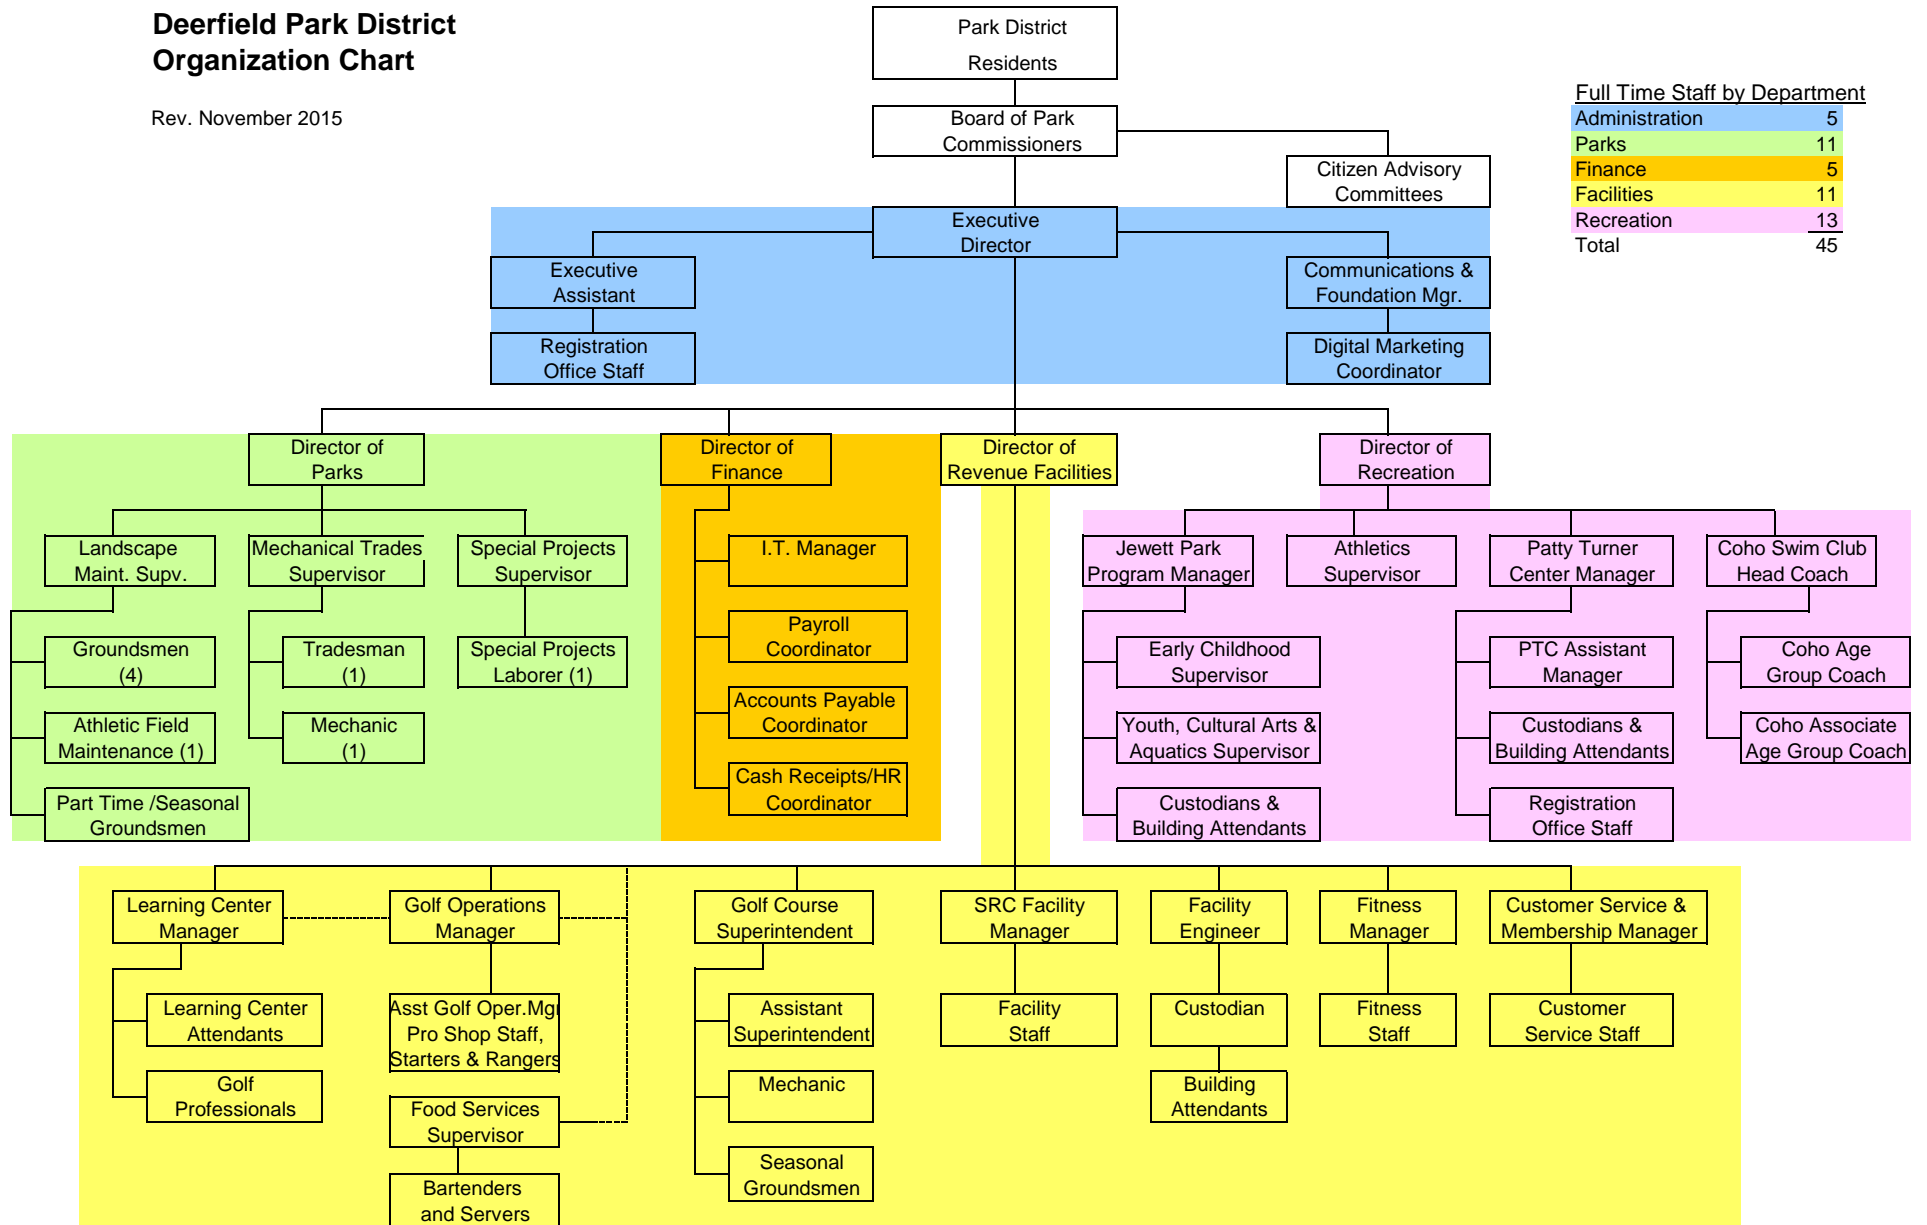

Deerfield Park District Organization Chart

Rev. November 2015

Administration	5
Parks	11
Finance	5
Facilities	11
Recreation	13
Total	45